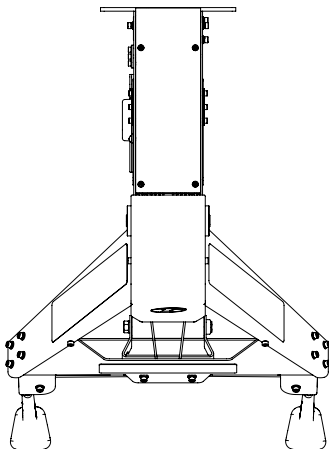

Powered by Torque's innovative
MagForce™ Resistance Technology

10 levels of progressive magnetic resistance

Intuitive Grip & Rip startup

Lever for ease of use when adjusting resistance

Includes performance monitor to track
workout metrics, time, heart rate and more
for an optimal workout experience

Model number	XRR-SKI
Dimensions (L x W x H)	24.5" x 21.0" x 39.1" (62.2 cm x 53.3 cm x 99.3 cm)
Weight	60 lbs (22.7 kg)
Compatibility	X-Rack, X-Siege, X-Create, Wall Mounting

TOP VIEW

NOTES:

- Console metrics include time, watts, calories, distance, stroke rate, 500m split, calories per hour, heart rate (with compatible device), and summary info.
- Mountable in multiple ways to most Torque and other manufacturers strength systems.
- Some mounting locations require additional bracket options or hardware
- Consult with Torque sales regarding compatibility or hardware requirements
- Patent Pending